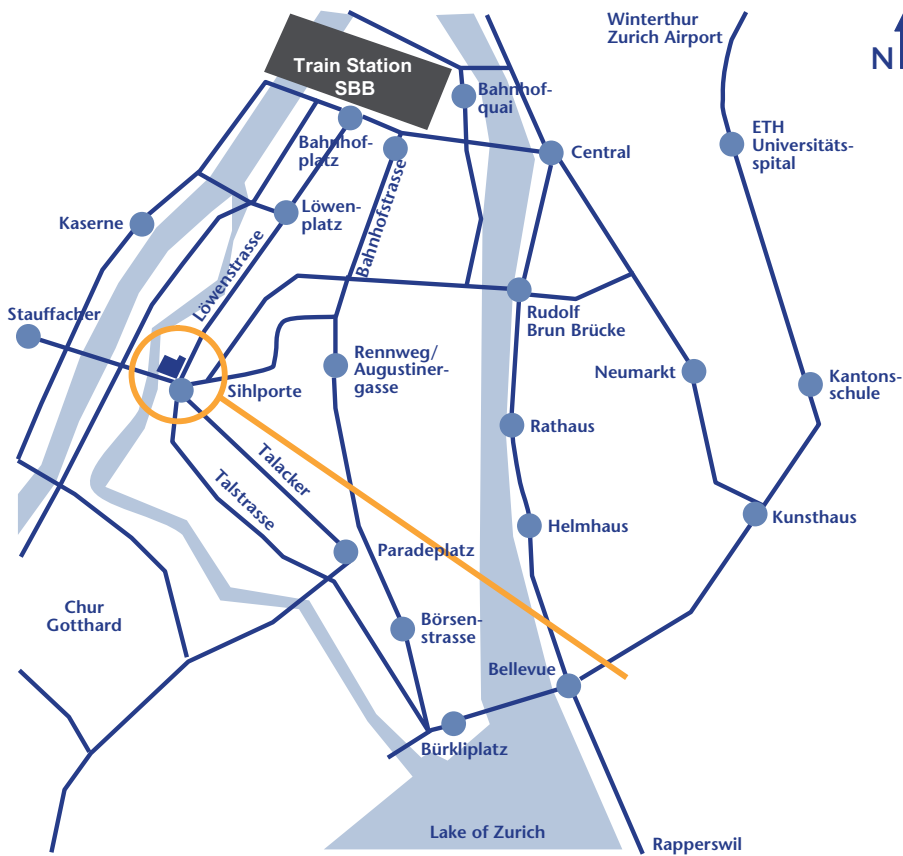

## How to find us

### From the airport

- It takes approx. 20 minutes to get to the Löwenstrasse
- the S-Bahn operates half-hourly;  
For detailed information got to <http://fahrplan.zvv.ch>.

### From the Central Station

- It takes 5 minutes to reach us along the Löwenstrasse which lies parallel to the Bahnhofstrasse.

### From the Highway

- Direction from Chur:  
Take the Autobahn A3 to Zurich transit, drive in the direction of the city, after the 2-nd traffic lights on the right, drive across the bridge. On your left side after 100 m you will see the Löwenstrasse 1.
- Direction from Saint Gallen/Basel:  
Take the Autobahn A1 to Zurich, as soon as you enter the city, drive in the direction of central station, across the Löwenplatz (Sihlporte) to the Löwenstrasse.