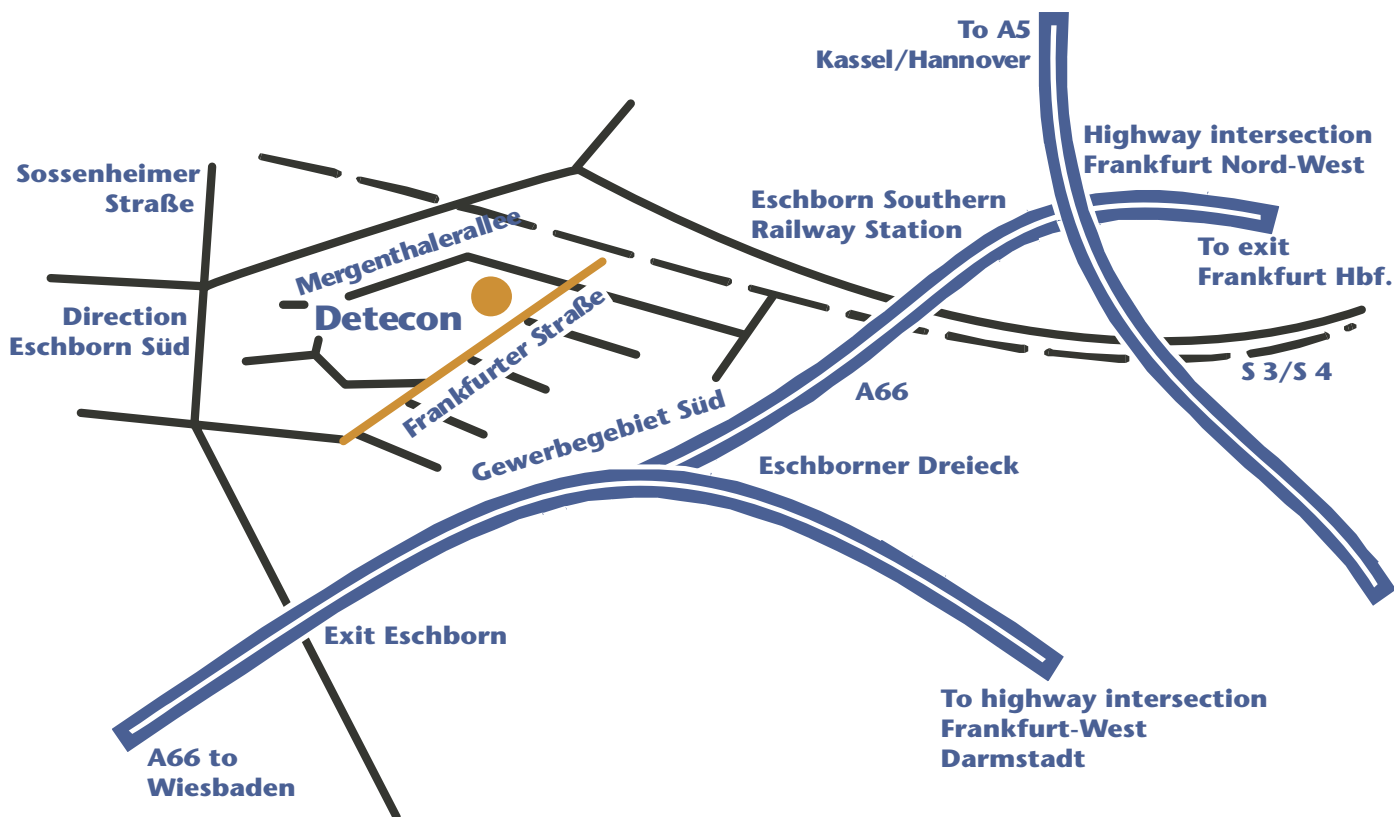

Detecon International GmbH - Eschborn Office

Frankfurter Straße 27 • D-65760 Eschborn • Phone +49 6196 903-0 • Fax +49 6196 903-465 • info@detecon.com

How to find us

From the airport:

- S 8 (in the direction of Offenbach) or S 9 (in the direction of Hanau) to the main station (Hauptbahnhof) or taxi

From the main railway station:

- S 3 (in the direction of Bad Soden) or S 4 (in the direction of Kronberg) to Eschborn Süd

From the freeway:

- exit Eschborn Süd, industrial area (Gewerbegebiet), Frankfurter Straße 27