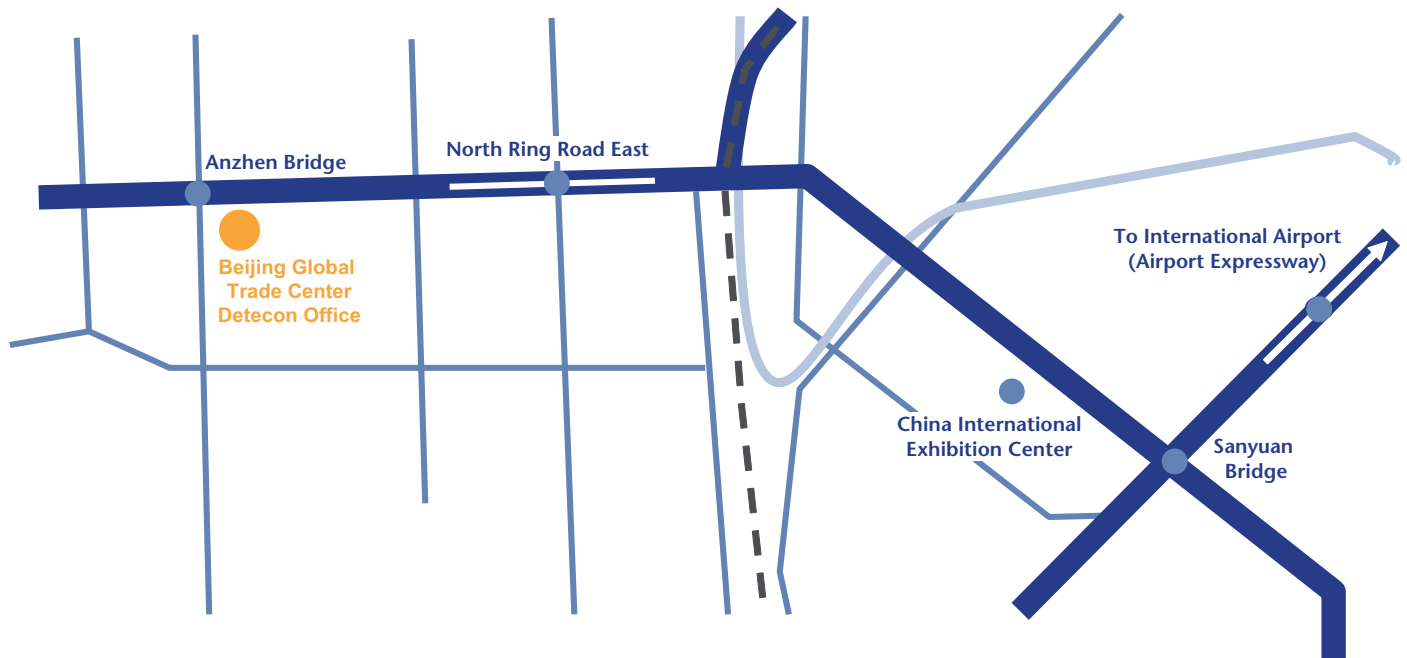

How to reach us

From airport

- 40 minutes by taxi (estimated taxi fee 100 CNY)
- Office direction: 30.0 km southwest

From train station

- Beijing station: 60 minutes
- Office direction: 8.0 km north
Depending on the traffic. During rush-hours up to 2 hours

From subway station

- Andingmen station: 10 minutes
Depending on the traffic. During rush-hours up to 30 minutes

To walk

- 2 minutes walk from the Anzhen Qiao Bus station
(Opposite of the Beijing Global Trade Center)