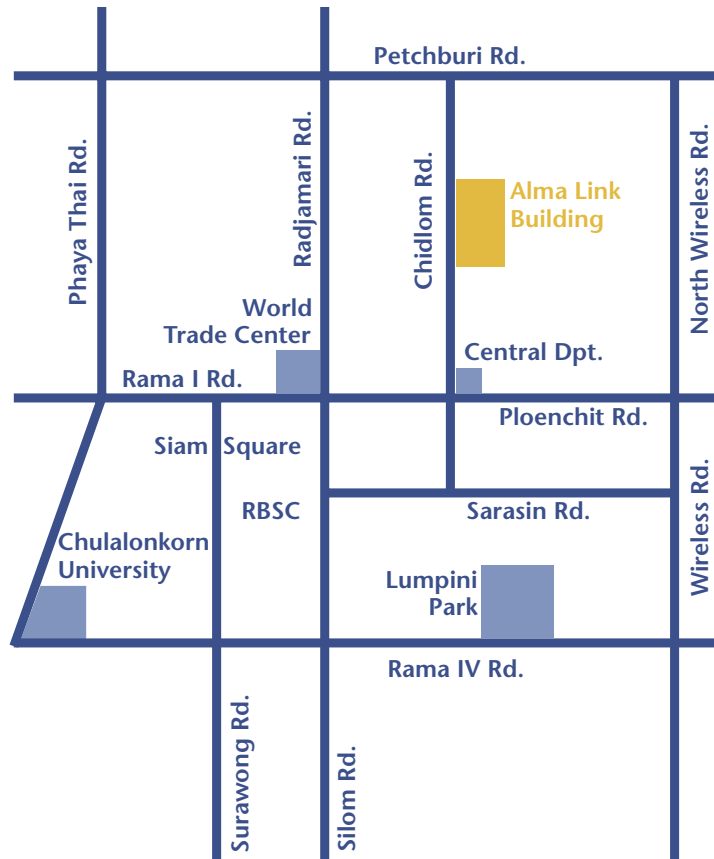

Detecon Asia Pacific Ltd. - Bangkok Office

Alma-Link Building, 10th Floor • 25 Soi Chidlom, Ploenchit Road • Bangkok 10330
Phone +66 2 655 6140 • Fax +66 2 655 6272 • Info-asia-pacific@detecon.com

How to find us

From airport

- 45 minutes by taxi (200 baht)*)

From train station...

- 30 minutes (150 baht)*)

**) Depending on the traffic.*

During rush-hours up to 2 hours.

To walk

- 5 minutes walk from the BTS SkyTrain Station Chidlom (Near here is the World Trade Center, Gaysorn Plaza, the Siam Orchid Inn, Arnoma Hotel, Le Meridien Hotel and the Brazilian embassy. The station is also connected to the Central Chidlom and Amarin Plaza department stores.)