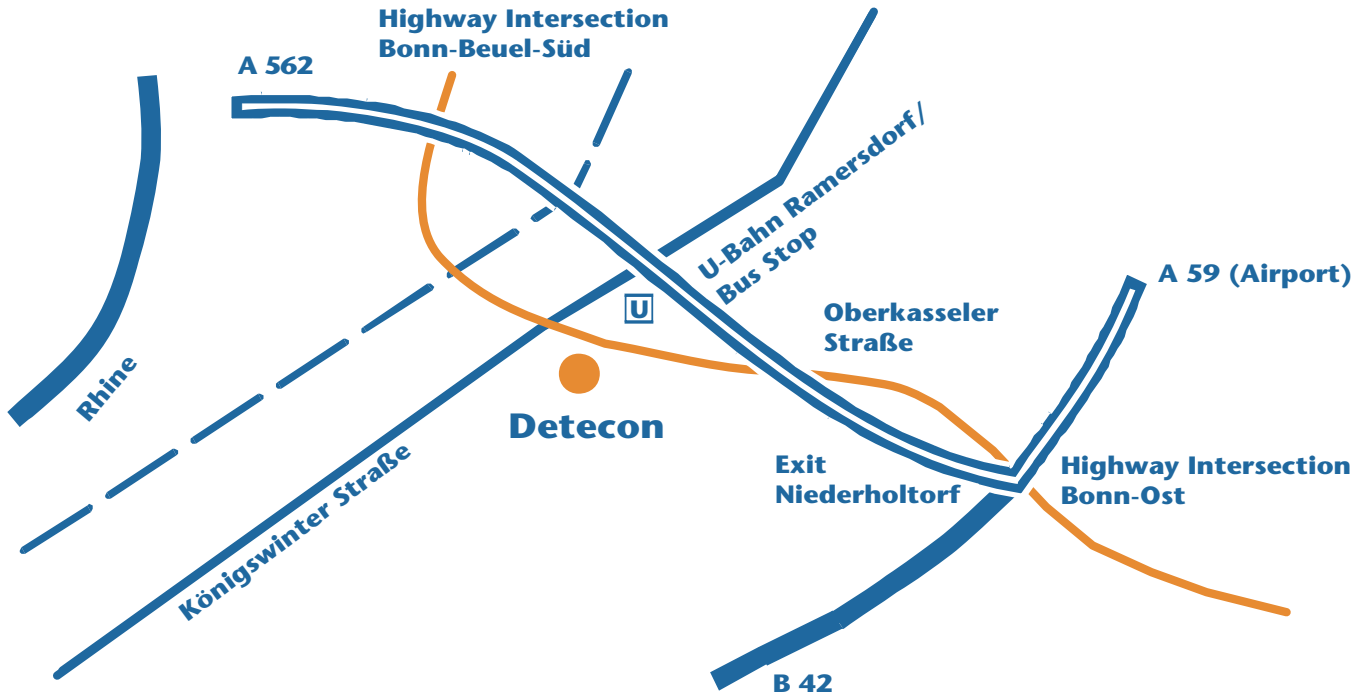

Detecon International GmbH - Bonn Office

Oberkasseler Straße 2 • D-53227 Bonn • Phone +49 228 700-0 • Fax +49 228 700-3789 • info@detecon.com

How to find us

From the freeway A 59

- Proceed to the intersection Bonn-Ost
- Exit Bonn-Niederholtorf
- Turn left into Oberkasseler Straße
- Detecon is located on the left, approx. 500 m past the freeway underpass

By subway

- Line 62, 66, 68 (stop: Ramersdorf)

By bus

- Line 618, 622, 628, 630 (stop: Ramersdorf subway station)

From Bonn and Bad Godesberg

- Take the B 9 as far as Konrad-Adenauer-Brücke (A562)
- Exit Bonn-Beuel-Süd
- Turn left at the traffic lights, approx. 300 m
- Leave the roundabout at the second exit
- Turn right for Detecon directly after the roundabout